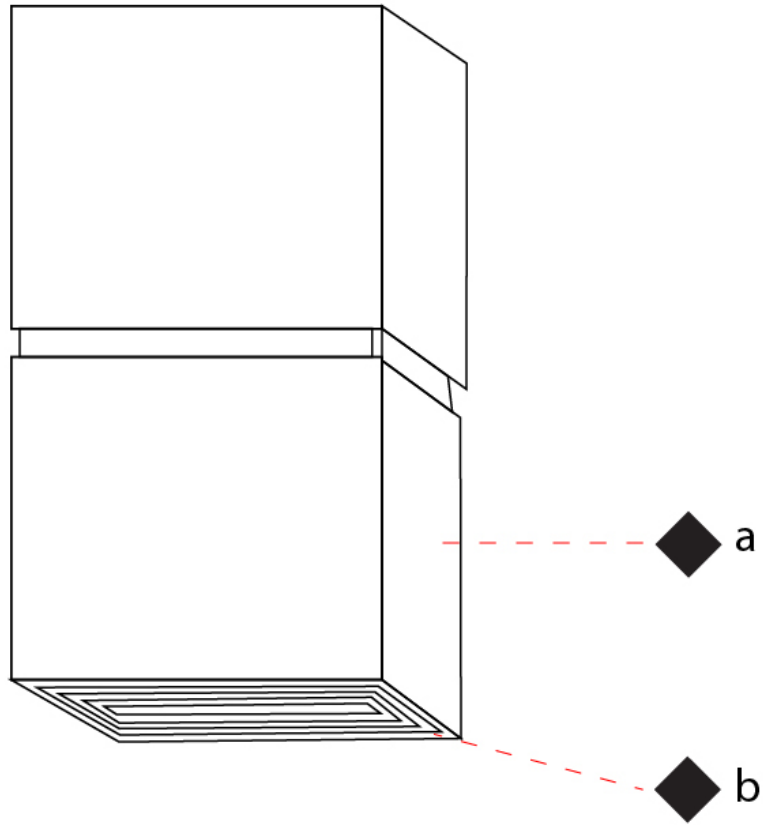

D43008-

PROJECT _____

TYPE _____

SPECIFIER _____

QUANTITY _____

DATE _____

D