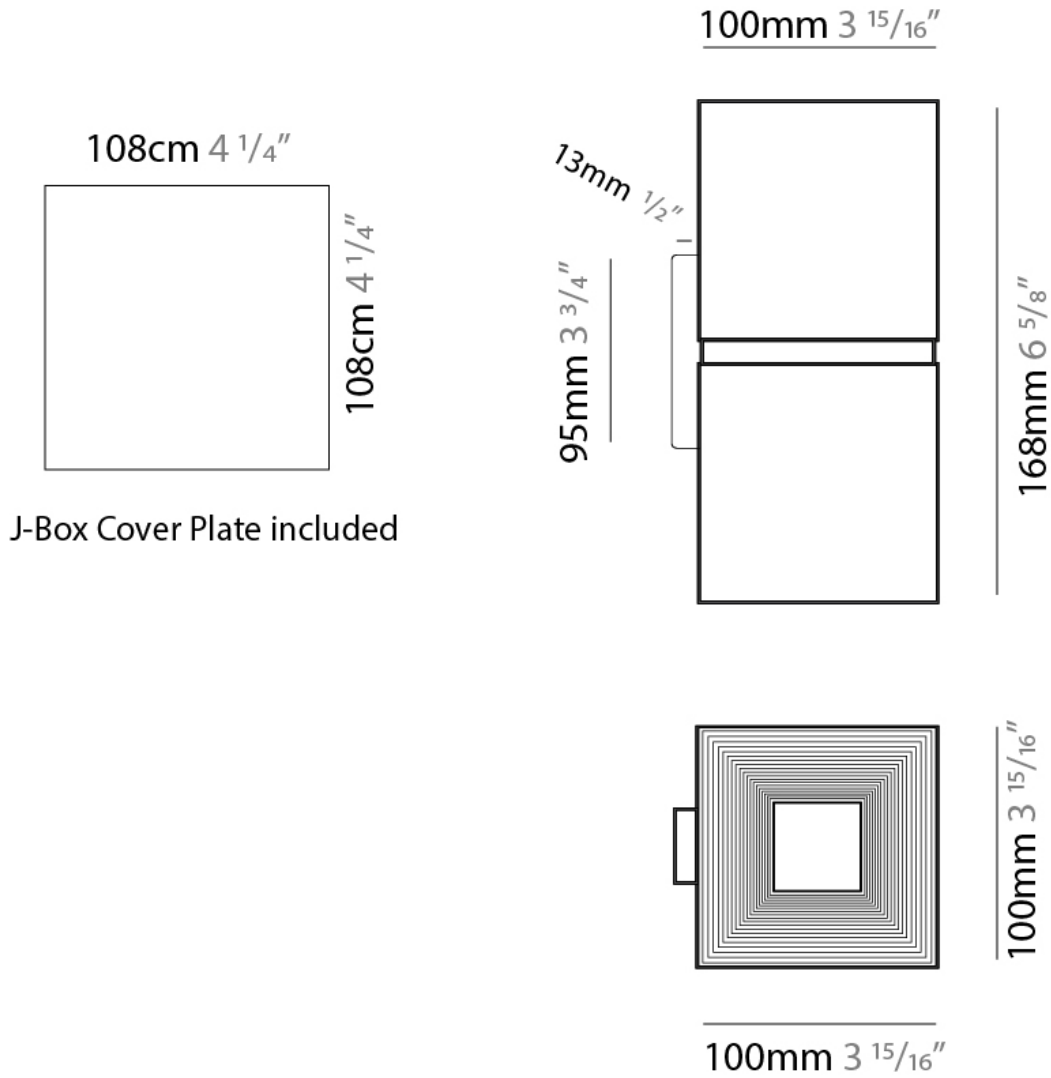

D43009-

PROJECT	
TYPE	
SPECIFIER	
QUANTITY	
DATE