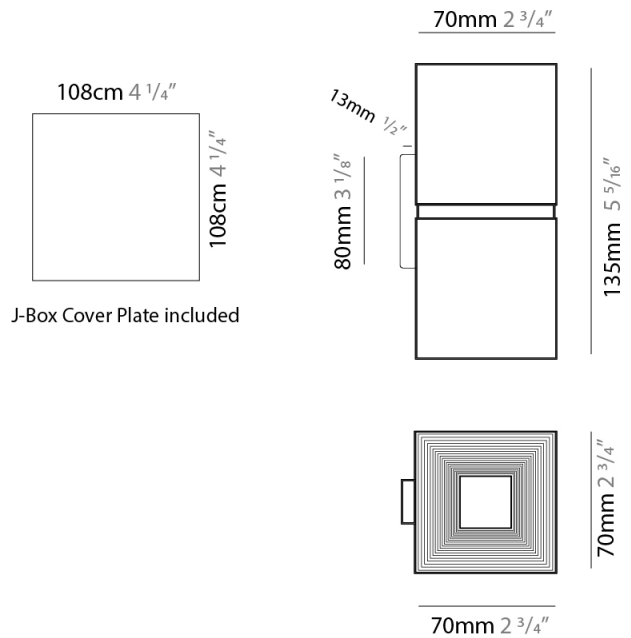

DARMA SURFACE

D43008-

base number   Finish
Options

PROJECT	_____
TYPE	_____
SPECIFIER	_____
QUANTITY	_____
DATE	_____

1. To build a product code in our configurator select the specify button on the base model # product page
2. To build a manual product code on this datasheet choose from the options listed below in blue font and add the suffix to the base model #

GENERAL

Series: Darma
Brand: Icone
Division: Design
Mounting Type: Surface
Mounting Location: Wall
Subcategory: Up/Down Light

PHYSICAL

Shape: Rectangle
Length (mm): 70
Length (in): 2 3/4
Width (mm): 70
Width (in): 2 3/4
Height (mm): 135
Depth (mm): 83
Height (in): 5 5/16
Depth (in): 3 1/4
Light Distribution: Direct / Indirect
Fixture Finish: WHI / TWH / BWH
Fixture Material: Aluminum

ELECTRICAL

Lamp Type: LED
Total Output Wattage (W): 17
Dimming: Electronic Low Voltage Dimming
Input Voltage (V): 120Vac Direct Line

LED

Color Temperature (°K): 3000
Nominal Lumen (lm): 1400
CRI: >90 CRI
Lamp Life (hrs): 50000

OPTICAL

RATINGS AND CERTIFICATIONS

Certified By: Certified for North American Standards
IP rating: IP20