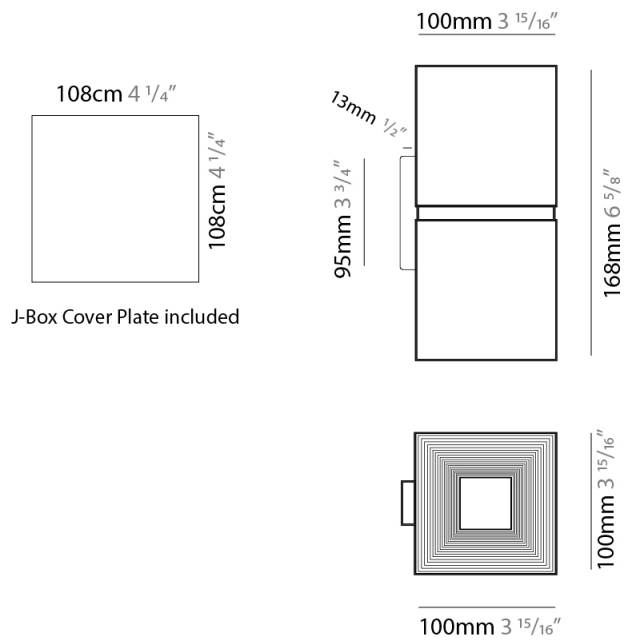

DARMA SURFACE

D43009-

base number   Finish
Options

PROJECT	_____
TYPE	_____
SPECIFIER	_____
QUANTITY	_____
DATE	_____

1. To build a product code in our configurator select the specify button on the base model # product page
2. To build a manual product code on this datasheet choose from the options listed below in blue font and add the suffix to the base model #

GENERAL

Series: Darma _____
Brand: Icone _____
Division: Design _____
Mounting Type: Surface _____
Mounting Location: Wall _____
Subcategory: Up/Down Light _____

PHYSICAL

Shape: Rectangle _____
Length (mm): 100 _____
Length (in): 3 ¹⁵/₁₆ _____
Height (mm): 168 _____
Depth (mm): 100 _____
Height (in): 6 ⁵/₈ _____
Depth (in): 3 ¹⁵/₁₆ _____
Light Distribution: Direct / Indirect _____
Fixture Finish: WHI / TWH / BWH _____
Fixture Material: Aluminum _____

ELECTRICAL

Lamp Type: LED _____
Total Output Wattage (W): 34 _____
Dimming: Electronic Low Voltage Dimming _____
Input Voltage (V): 120Vac Direct Line _____

LED

Color Temperature (°K): 3000 _____
Nominal Lumen (lm): 2700 _____
CRI: >90 CRI _____
Lamp Life (hrs): 50000 _____

OPTICAL

RATINGS AND CERTIFICATIONS

Certified By: Certified for North American Standards _____
IP rating: IP20 _____